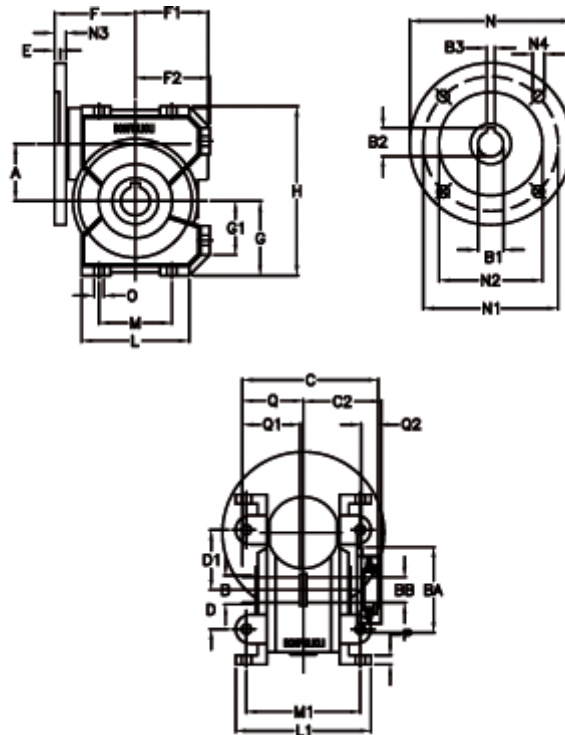

Data Sheet

Article number: 390204407002336

Description: Worm Gear with Torque Limiter
VF 44-L2-U-70-P63B14

Measures

a = 44.6	C2 = 48.0	g = 55.0	N = 90	Q1 = 32
B = 18	D = 29	G1 = 40.0	N1 = 75	Q2 = 12
B1 E7 = 11	D1 = 46	H = 127.0	N2 = 60	
B2 = 12.8	Description = VF 44U-xx-63B14	H1 = 97.0	N3 = 8.0	
B3 H9 = 4	E = 2.0	L = 80	N4 = 5.5	
BA = 40	F = 65	L1 = 100	O = 8.5	
BB H7 = 11	F1 = 54	m = 52	P = 8	
C = 79	F2 = 55.0	M1 = 81.0	Q = 32.0	